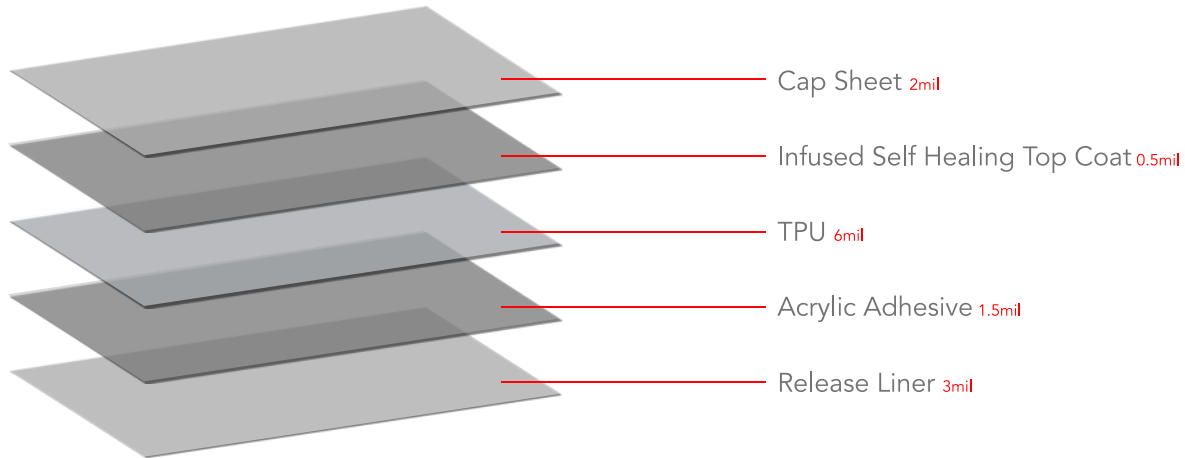

Incognito PPF is a high-quality paint protection film that is virtually invisible, providing your vehicle with excellent protection against scratches, chips, and other damage. Made from top-of-the-line materials, this PPF is engineered to withstand the toughest conditions and maintain its clarity for years to come. Its self-healing properties ensure that minor scratches and swirls disappear on their own, making it the perfect choice for those who want a hassle-free and long-lasting solution to protect their vehicle's paint.

Nominal Thickness Without Liner  
200 +/- 10 µm

### Product Characteristics

| Properties           | Unit                                 | Values             | Test Method |
|----------------------|--------------------------------------|--------------------|-------------|
| Thickness            | µm                                   | 200 +/- 10 (8 mil) | eTQS005     |
| Gloss Value          | Gu                                   | > 80               | ASTM D523   |
| <b>Peel Adhesion</b> |                                      |                    |             |
| 30 m                 | gf/25 m m                            | > 1,400            | ASTM D3330  |
| 24 hr                | gf/25 m m                            | > 1,800            | ASTM D3330  |
| Elongation at Break  | 450%                                 |                    | ASTM D882   |
| Self Healing         | Heat to less than 80degree C         |                    |             |
| Adhesive             | Repositionable non-yellowing acrylic |                    |             |