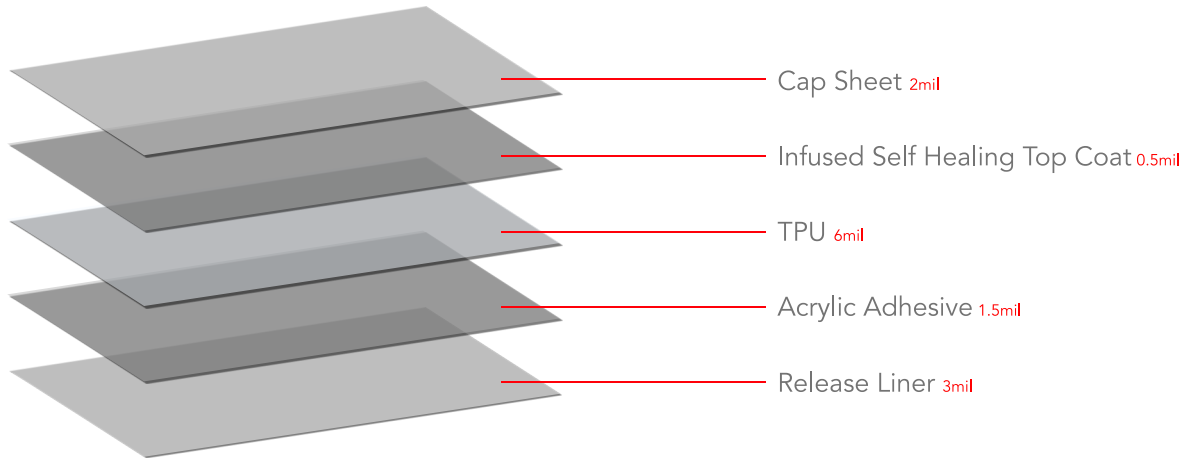

Incognito PPF is a high-quality paint protection film that is virtually invisible, providing your vehicle with excellent protection against scratches, chips, and other damage. Made from top-of-the-line materials, this PPF is engineered to withstand the toughest conditions and maintain its clarity for years to come. Its self-healing properties ensure that minor scratches and swirls disappear on their own, making it the perfect choice for those who want a hassle-free and long-lasting solution to protect their vehicle's paint.

Nominal Thickness Without Liner
200 +/- 10 µm

Product Characteristics

Properties	Unit	Values	Test Method
Thickness	µm	200 +/- 10 (8 mil)	eTQS005
Gloss Value	Gu	> 80	ASTM D523
Peel Adhesion			
30 m	gf/25 m m	> 1,400	ASTM D3330
24 hr	gf/25 m m	> 1,800	ASTM D3330
Elongation at Break	450%		ASTM D882
Self Healing	Heat to less than 80degree C		
Adhesive	Repositionable non-yellowing acrylic		